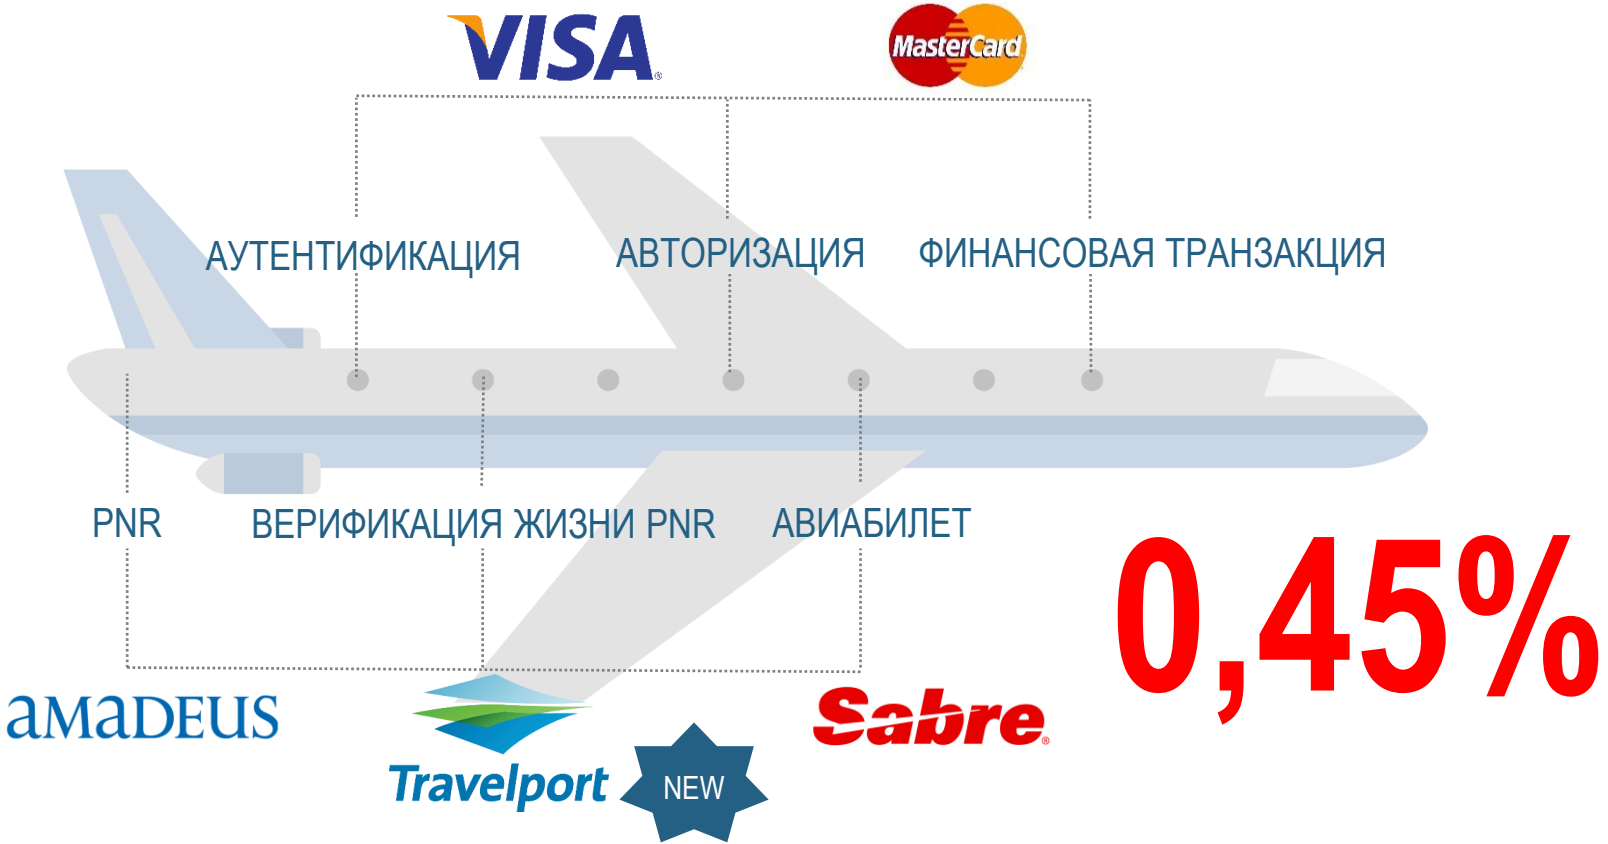

Международные процессинговые системы
International processing systems

MyPayments 2016

IPS Процессинг (IATA BSP)

IPS
Процессинг
(TCH PAYMENT)

IPS
Процессинг
(MyPayments)

Product	Requirement Secure	IPS server	Agent server
Redirect	N/A		
i-Frame	SSL/TLS		
Client2Server		ASV/SAQ	
Server2Server		PCI DSS	

Authentication

Authorization

FAIL

SUCCESS

Host2host

TBA

Full 3DS

2,5%